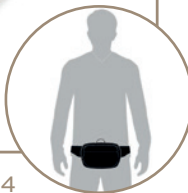

Sport- & Gym Bags

With classic VW T1 Bus 3D designs. Featuring both hand and shoulder straps, a waterproof inner lining and a flexible base. Both bags are made of strong, durable polyester.

Sport Bag includes 2 separate shoe and wet compartments. Size: 60x30x30 cm

Gym Bag includes 1 wet compartment. Size: 50 x 25 x 26 cm

Hip Bags

A practical hip bag made of a neoprene-like material in the shape of a VW T1 Bus with an adjustable belt and sturdy plastic buckle. Two inside mesh zipper pockets make it the ideal companion for festivals or concerts. The durable material is resistant to cuts and the zipper puller for the main compartment

is concealed by the body which ensures a high-level of protection against theft. Size: 22 x 11 x 8 cm, belt adjustable from 78 to 120 cm.

BUNE105